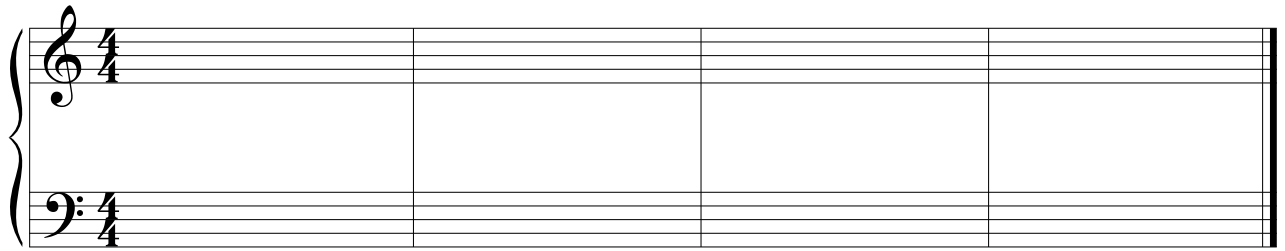

Create-Your-Own Melody #1

YOU!

In the clef of your choice, write your own simple melody using concert Bb, C, and D (C, D, E for Bb instruments; G, A, B for Eb instruments; F, G, A for F instruments).

Use whatever rhythms or rests you like... just be sure there are four full beats in each measure!